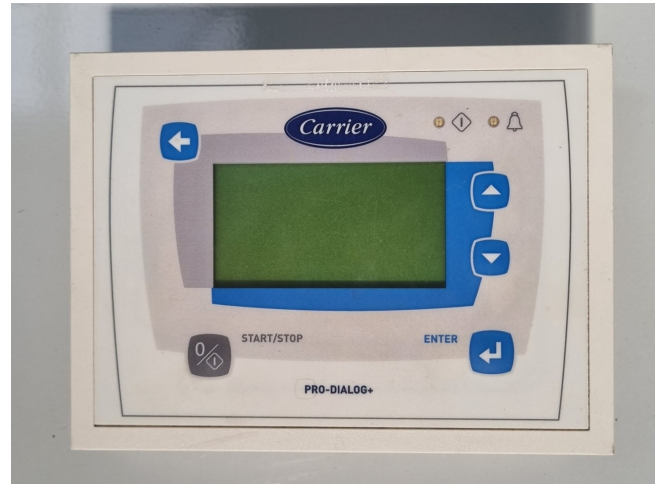

Carrier PRO-DIALOG+ 00PSG001014400A

Specifications

Marque	Carrier
Type	PRO-DIALOG+ 00PSG001014400A
Remarks	170x120x40 mm (LxWxH)
Stock	1

Description

Used Carrier PRO-DIALOG+ 00PSG001014400A

Used Carrier PRO-DIALOG+
00PSG001014400A controller.